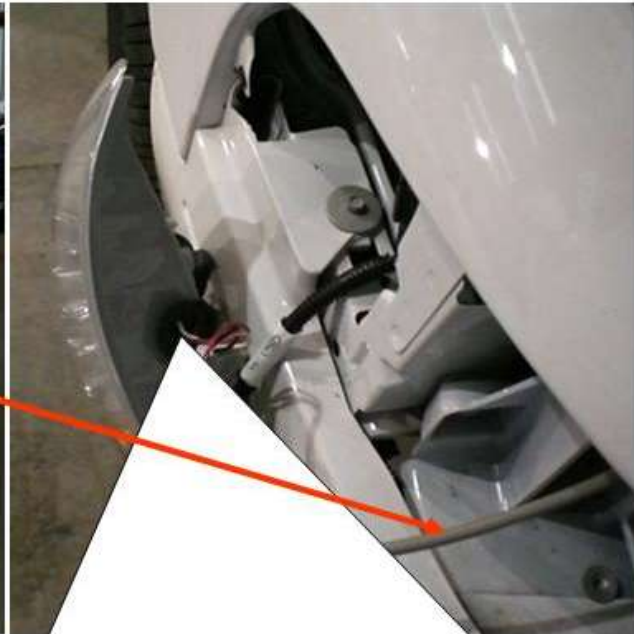

CITY OF COLLEGE STATION

**EQUIPMENT LIST &
INSTALLATION GUIDE
FOR
MARSHAL VEHICLE**

COLLEGE STATION MARSHAL'S CAR EQUIPMENT LIST

- 6 – Outlet power supply w/4 – corner strobes
- WHELEN Liberty lightbar
LBSL8RRBB/SD22000/SLDH2CC/SLALY/SLTAT1
R6
- CPI siren mounted behind grill
- Gamber Johnson console MCS-EPIC 13CCV-L
- Gamber Johnson face plate Motorola Spectra
7130-0370
- Gamber Johnson face plate Unitrol 7140-1001
- Gamber Johnson face plate Whelen Traffic
7140-0318
- Gamber Johnson extended armrest MCS-
ARMCEXT
- Gamber Johnson Adj. cupholder MCS-UP2
- Gamber Johnson MDT Mount No Hole for
Panasonic Tuff Book 29
- Docking station DS 59 with Docking Post
Support Brace
- Full wheel covers
- Keyed alike 0228X 4 ea. Keys
- Dual Chrome spotlights
- Pro-Gard push bumper
- Decals Graphix Shoppe ULT-2017
- Radio suppression
- 3-way outlet
- Decatur Genesis select radar w/visor mounted
bracket
- Decatur with interface cable
- FS Touchmaster UTM4 with Mic
- Power distribution box MNStar CR1622-D
- 2 ea. Antennex TRA8063W
- Antenna cable 1758FMENMO
- MNSTAR Enforcer harness CRH16204-ID
- 32-pin roof harness LB200-32A & LB32-02
- Pro-Gard rear plastic seat
- Pro-Gard Half Slider P2500 Space Saver
- Whelen flush mount red & blue trunk lights
- Install customer radio & video
- Front door molding
- Rear window guards
- Inop rear doors & windows
- Inop courtesy light

GRAPHICS BY GRAFFIX SHOPPE ULT-2017

DUAL CHROME SPOTLIGHTS

REPEAT STEPS FOR PASSENGER SIDE

4 – CORNER CLEAR STROBES INSTALLATION

Hole drilled for strobe

PRO – GARD PUSH BUMPER