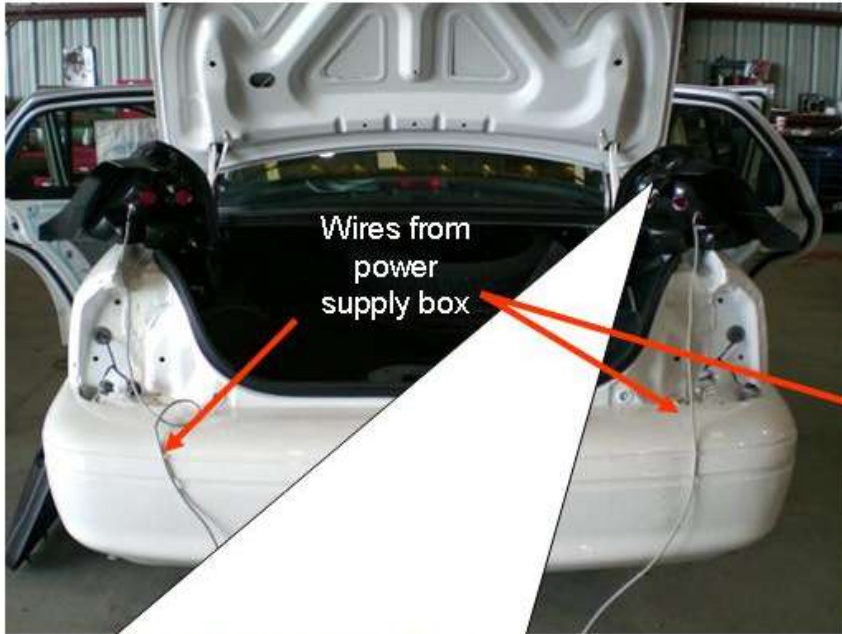

CITY OF COLLEGE STATION

**EQUIPMENT LIST &
INSTALLATION GUIDE
FOR
MARSHAL VEHICLE**

COLLEGE STATION MARSHAL'S CAR EQUIPMENT LIST

- 6 – Outlet power supply w/4 – corner strobes
- WHELEN Liberty lightbar
LBSL8RRBB/SD22000/SLDH2CC/SLALY/SLTAT1
R6
- CPI siren mounted behind grill
- Gamber Johnson console MCS-EPIC 13CCV-L
- Gamber Johnson face plate Motorola Spectra
7130-0370
- Gamber Johnson face plate Unitrol 7140-1001
- Gamber Johnson face plate Whelen Traffic
7140-0318
- Gamber Johnson extended armrest MCS-
ARMCEXT
- Gamber Johnson Adj. cupholder MCS-UP2
- Gamber Johnson MDT Mount No Hole for
Panasonic Tuff Book 29
- Docking station DS 59 with Docking Post
Support Brace
- Full wheel covers
- Keyed alike 0228X 4 ea. Keys
- Dual Chrome spotlights
- Pro-Gard push bumper
- Decals Graphix Shoppe ULT-2017
- Radio suppression
- 3-way outlet
- Decatur Genesis select radar w/visor mounted
bracket
- Decatur with interface cable
- FS Touchmaster UTM4 with Mic
- Power distribution box MNStar CR1622-D
- 2 ea. Antennex TRA8063W
- Antenna cable 1758FMENMO
- MNSTAR Enforcer harness CRH16204-ID
- 32-pin roof harness LB200-32A & LB32-02
- Pro-Gard rear plastic seat
- Pro-Gard Half Slider P2500 Space Saver
- Whelen flush mount red & blue trunk lights
- Install customer radio & video
- Front door molding
- Rear window guards
- Inop rear doors & windows
- Inop courtesy light

GRAPHICS BY GRAFFIX SHOPPE ULT-2017

DUAL CHROME SPOTLIGHTS

REPEAT STEPS FOR PASSENGER SIDE

4 – CORNER CLEAR STROBES INSTALLATION

Hole drilled for strobe

PRO – GARD PUSH BUMPER